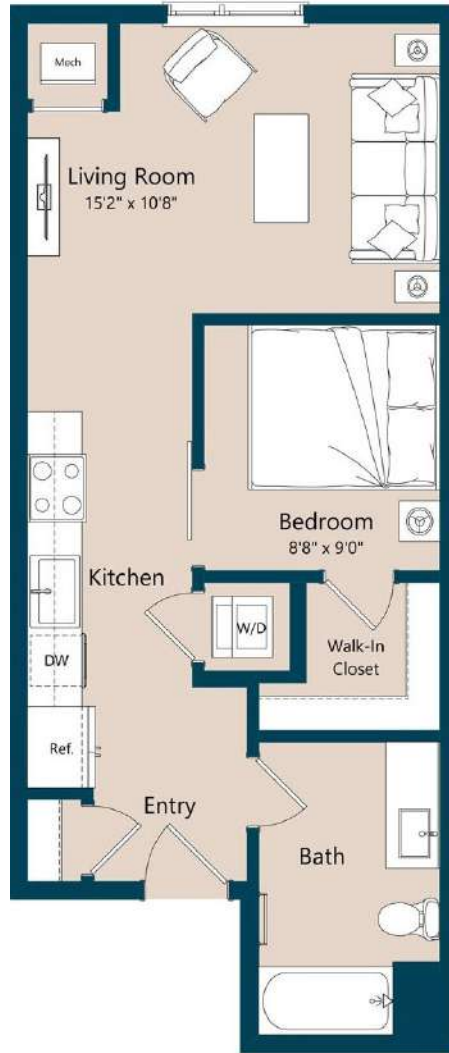

# A-1.3

1 BED / 1 BATH

# 570

SQ. FT.

## KALACO

1010 W Colfax Ave. | Denver, CO 80204

[www.kalacodenver.com](http://www.kalacodenver.com)

Floor plans are artist's rendering. All dimensions are approximate. Actual product and specifications may vary in dimension or detail. Not all features are available in every apartment. Prices and availability are subject to change. Please see a representative for details.