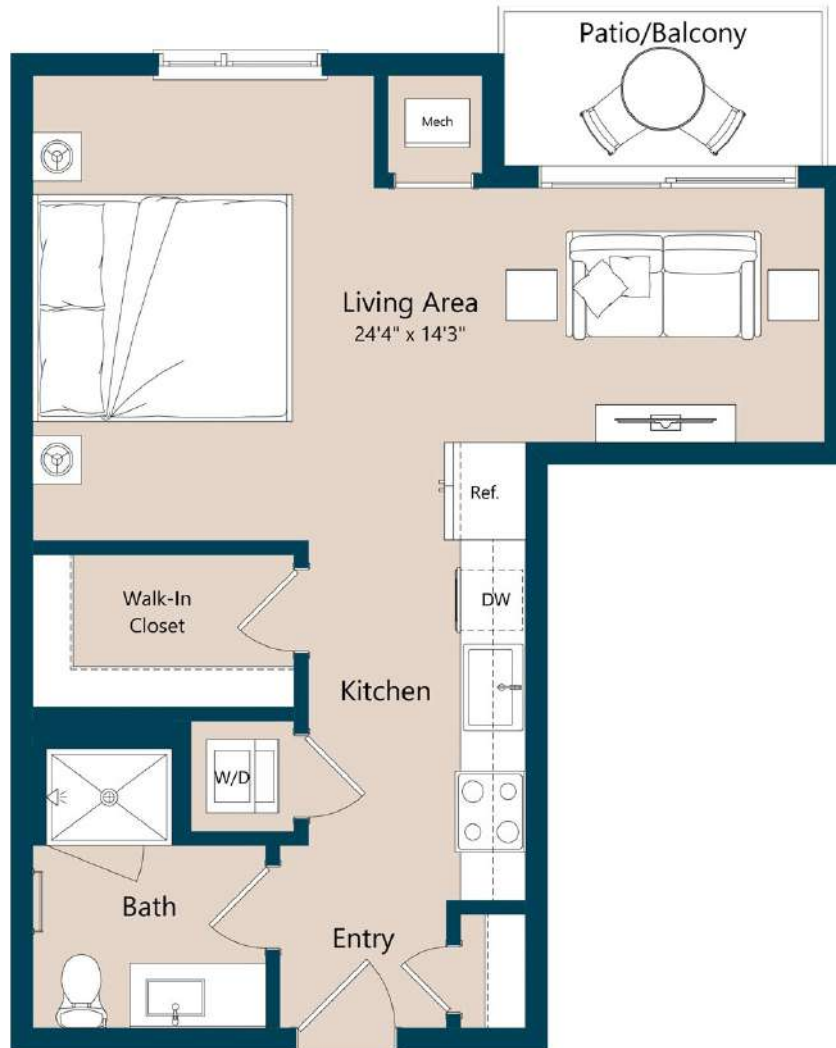

# A-1.1a

1 BED / 1 BATH

# 563

SQ. FT.

## KALACO

1010 W Colfax Ave. | Denver, CO 80204

[www.kalacodenver.com](http://www.kalacodenver.com)

Floor plans are artist's rendering. All dimensions are approximate. Actual product and specifications may vary in dimension or detail. Not all features are available in every apartment. Prices and availability are subject to change. Please see a representative for details.